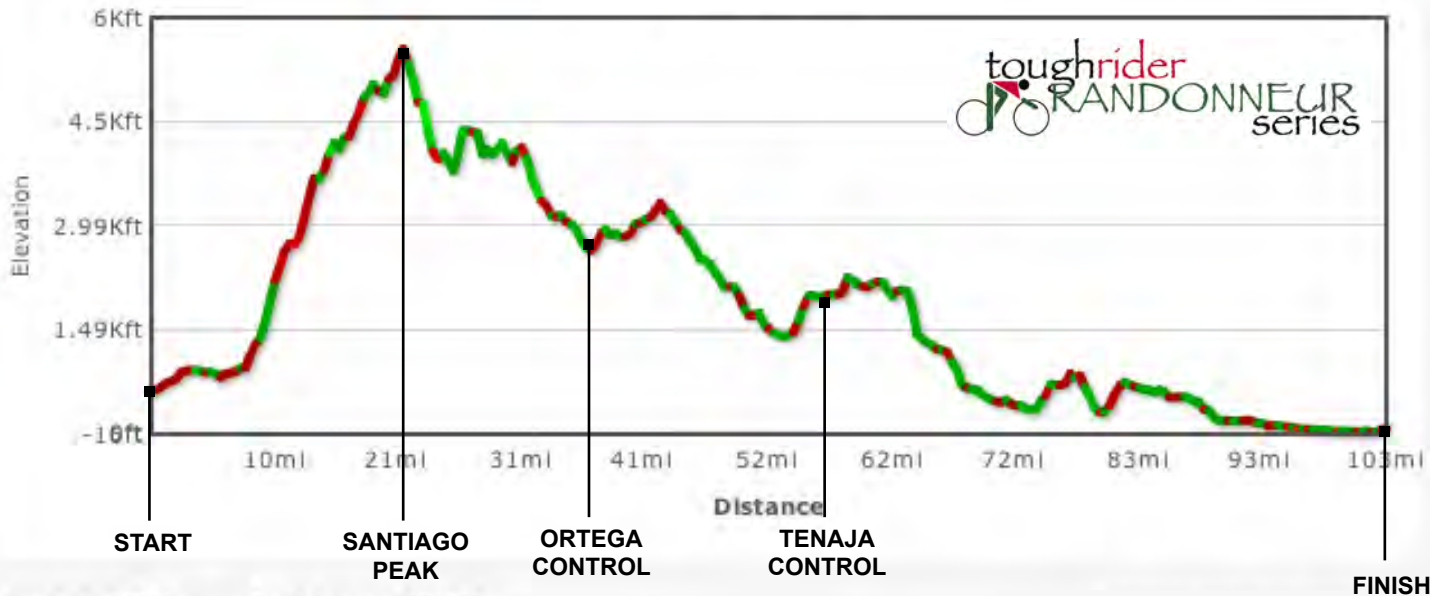

ToughRider 166 Route Elevation

Total climb: 9603ft

Total descent: 10128ft