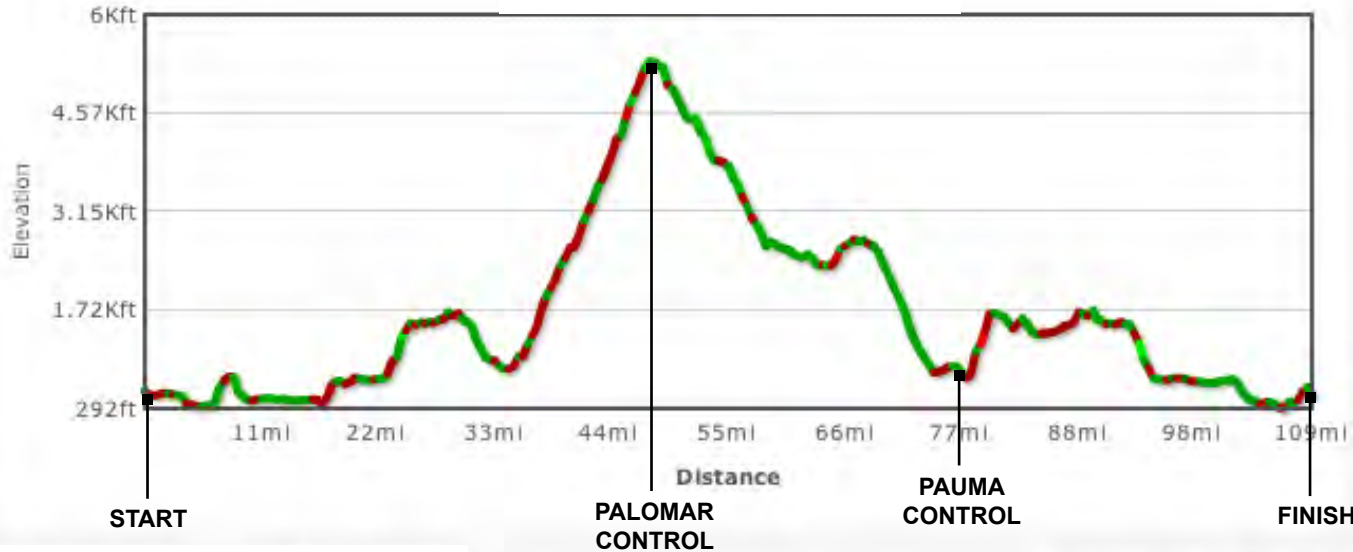

Stage8-Tour Of California Route Elevation

Total climb: 10230ft

Total descent: 10269ft