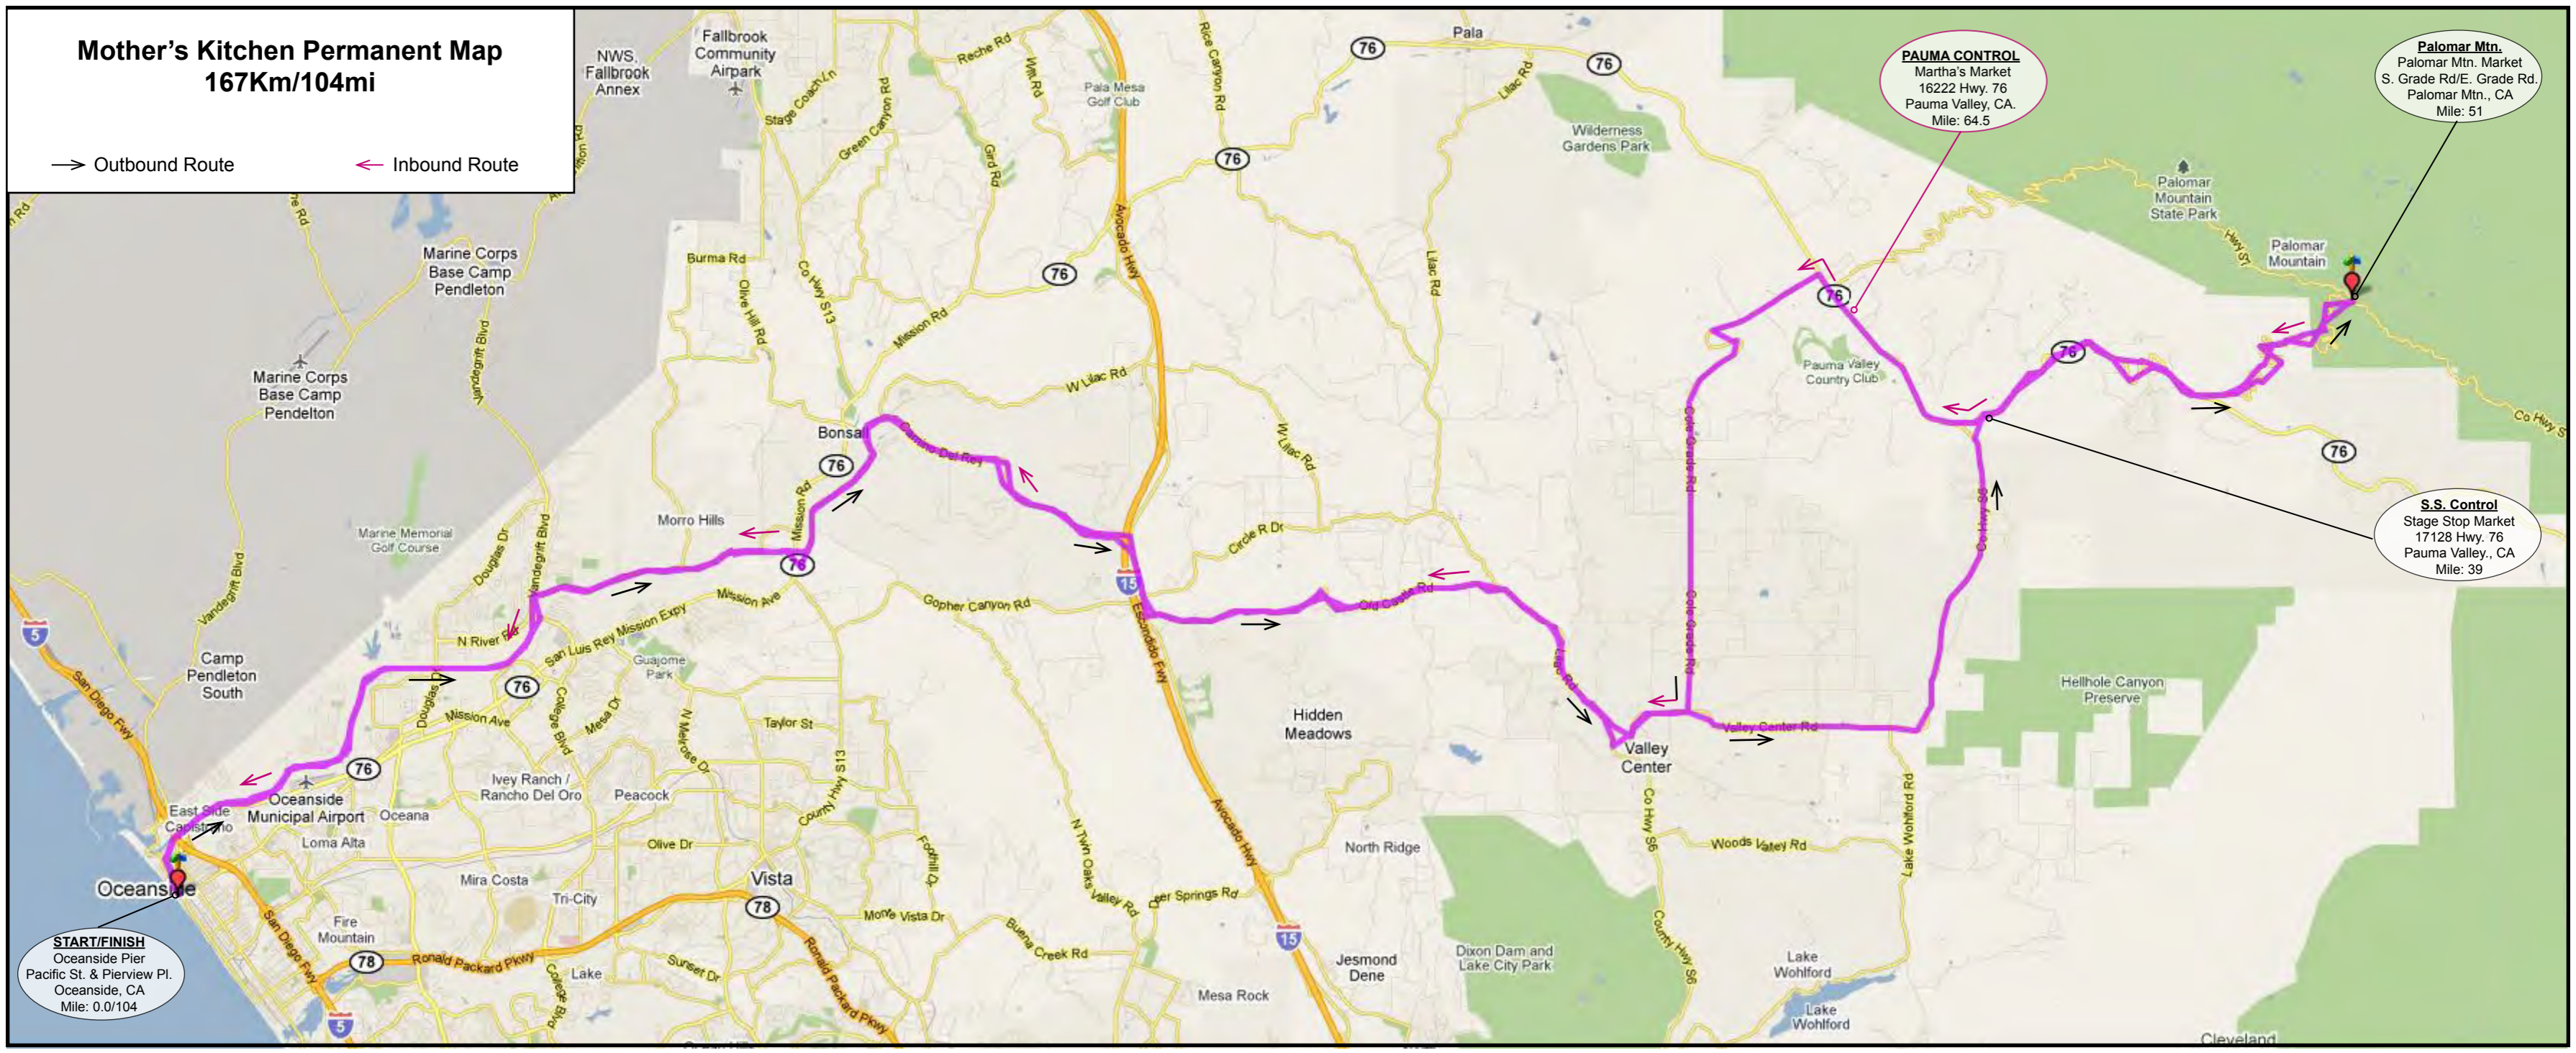

Mother's Kitchen Permanent Map

167Km/104mi

→ Outbound Route ← Inbound Route

PAUMA CONTROL
Martha's Market
16222 Hwy. 76
Pauma Valley, CA
Mile: 64.5

Palomar Mtn.
Palomar Mtn. Market
S. Grade Rd./E. Grade Rd.
Palomar Mtn., CA
Mile: 51

S.S. CONTROL
Stage Stop Market
17128 Hwy. 76
Pauma Valley, CA
Mile: 39

START/FINISH
Oceanside Pier
Pacific St. & Pierview Pl.
Oceanside, CA
Mile: 0.0/104